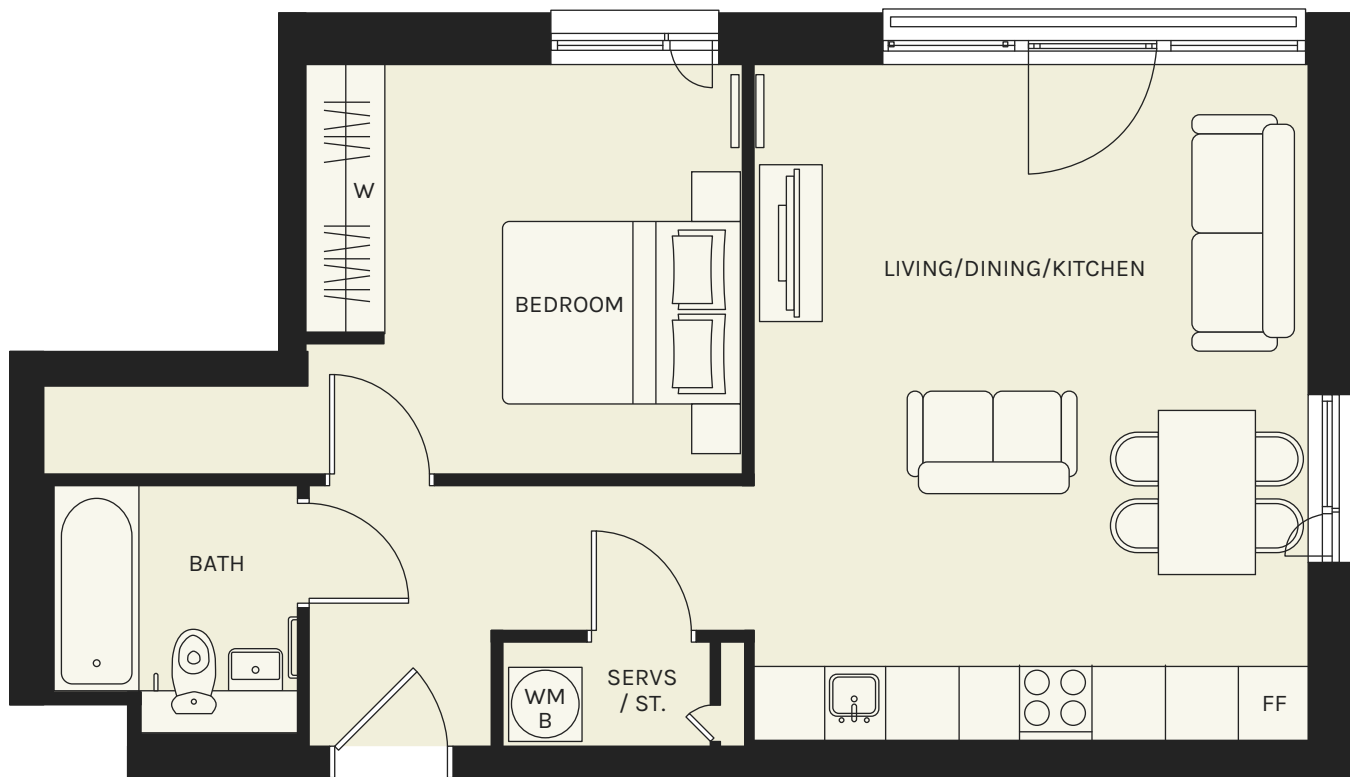

# APARTMENT TYPE 1D

One Bedroom Apartment

53.13 m<sup>2</sup>

1ST - 7TH FLOORS

B BLOCK

Apartments: B1.18-B7.18

B BLOCK