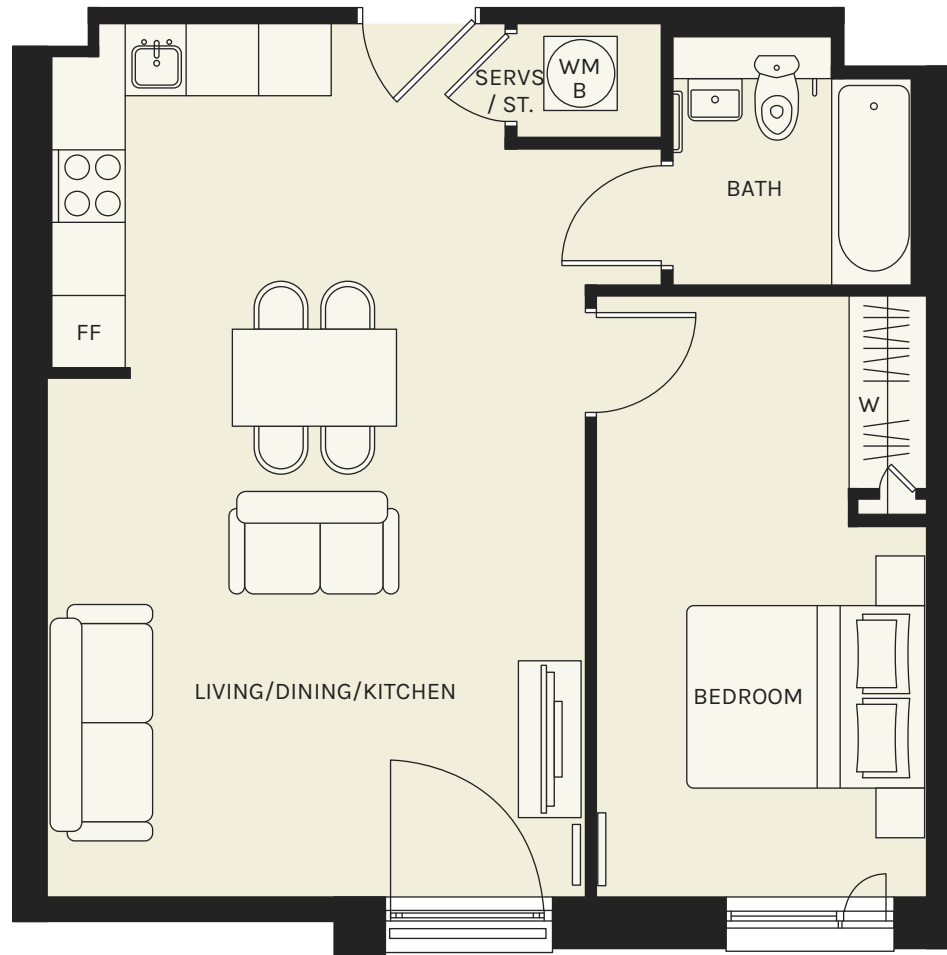

# APARTMENT TYPE 1G

One Bedroom Apartment

52.60 m<sup>2</sup>

GROUND - 7TH FLOORS

A BLOCK

Apartments: A0.08, A1.12-A7.12

# APARTMENT TYPE 1G

One Bedroom Apartment

52.60 m<sup>2</sup>

GROUND – 5TH FLOORS

B BLOCK

Apartments: B0.10, B1.14–B5.14

B BLOCK

# APARTMENT TYPE 1H

One Bedroom Apartment

46.16 m<sup>2</sup>

1ST - 7TH FLOORS

A BLOCK

Apartments: A1.15-A7.15

# APARTMENT TYPE 1H

One Bedroom Apartment

46.16 m<sup>2</sup>

1ST - 7TH FLOORS

B BLOCK

Apartments: B1.17-B7.17