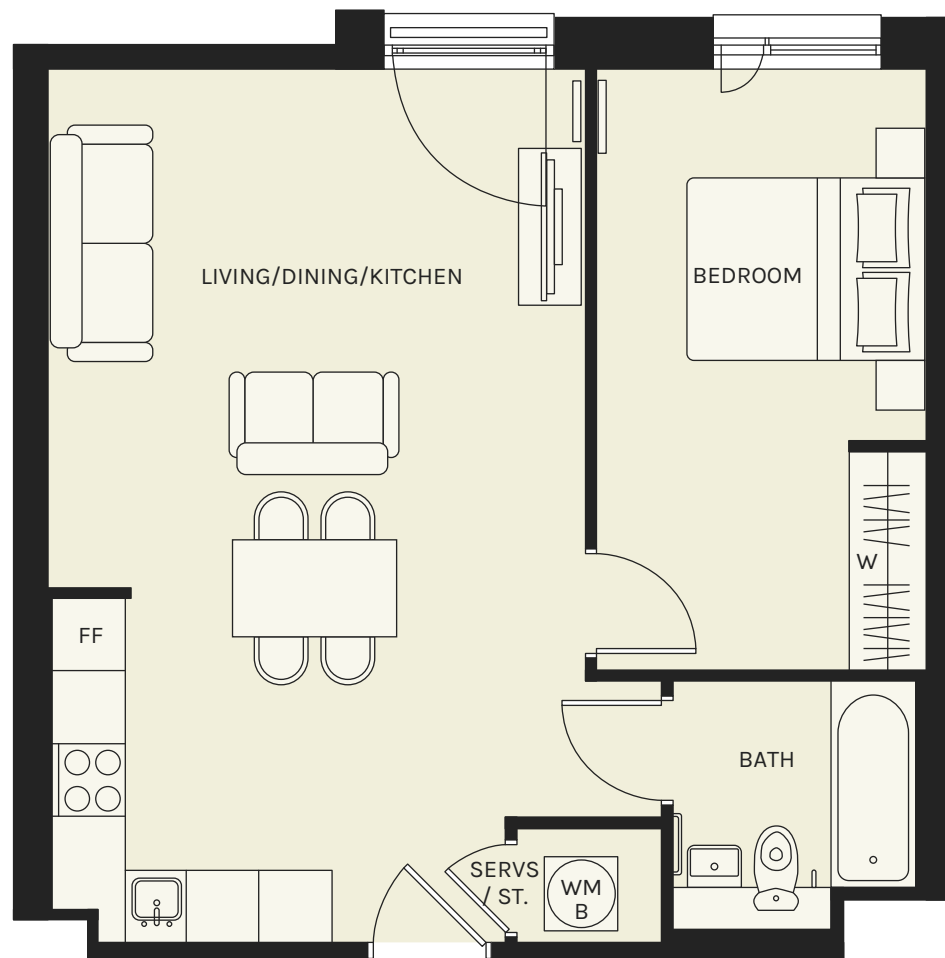

## GROUND FLOOR

# APARTMENT TYPE 1G

One Bedroom Apartment

52.60 m<sup>2</sup>

GROUND - 7TH FLOORS

A BLOCK

Apartments: A0.08, A1.12-A7.12

# APARTMENT TYPE 1G

One Bedroom Apartment

52.60 m<sup>2</sup>

GROUND – 5TH FLOORS

B BLOCK

Apartments: B0.10, B1.14–B5.14

B BLOCK

# APARTMENT TYPE 1H

One Bedroom Apartment

46.16 m<sup>2</sup>

1ST - 7TH FLOORS

A BLOCK

Apartments: A1.15-A7.15