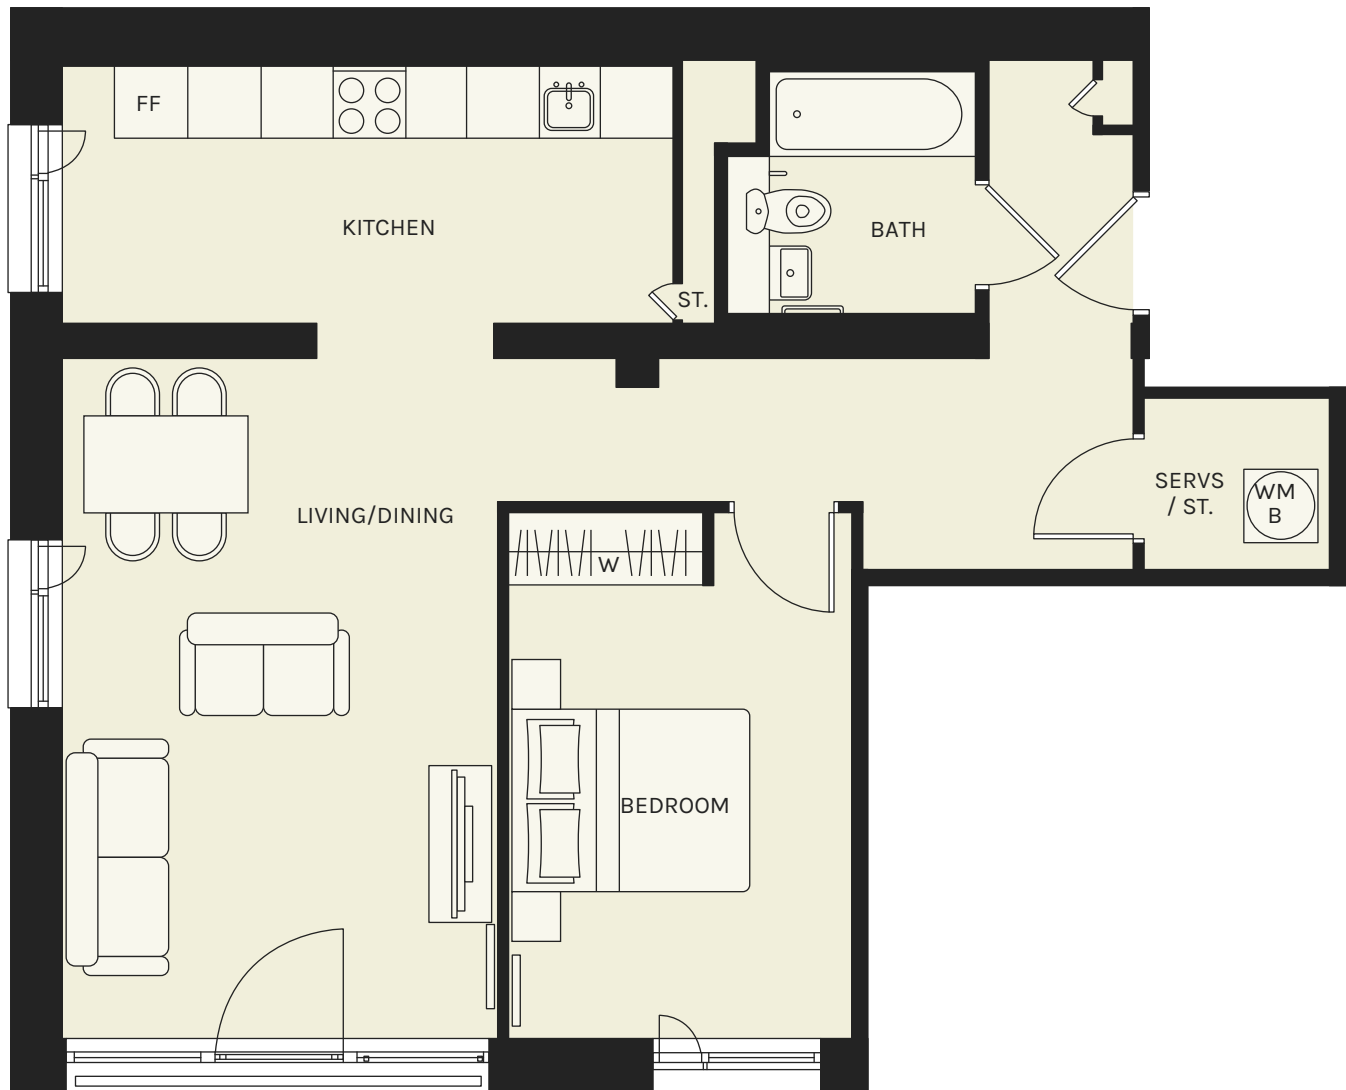

## GROUND FLOOR

# APARTMENT TYPE 1C

One Bedroom Apartment

65.19 m<sup>2</sup>

GROUND FLOOR

B BLOCK

Apartments: B0.13

B BLOCK

# APARTMENT TYPE 1D

One Bedroom Apartment

53.13 m<sup>2</sup>

1ST - 7TH FLOORS

A BLOCK

Apartments: A1.16-A7.16