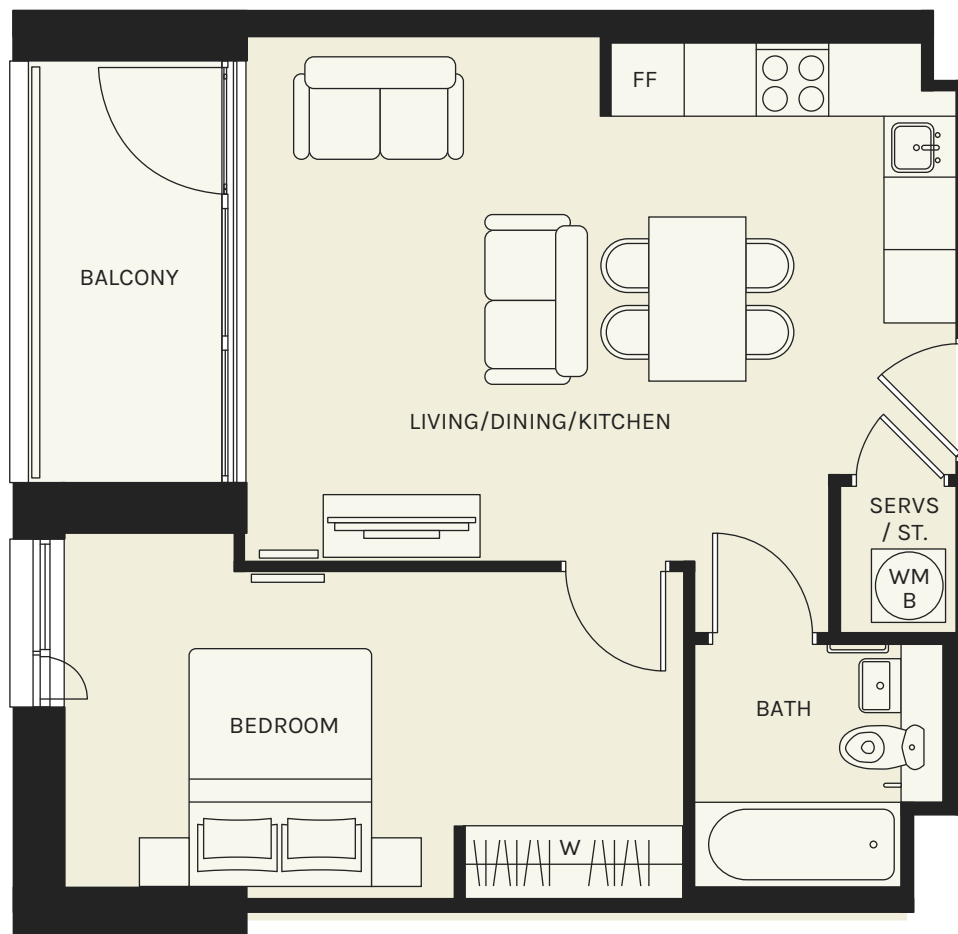

# APARTMENT TYPE 1G

One Bedroom Apartment

52.60 m<sup>2</sup>

GROUND – 5TH FLOORS

B BLOCK

Apartments: B0.10, B1.14–B5.14

B BLOCK

# APARTMENT TYPE 1H

One Bedroom Apartment

46.16 m<sup>2</sup>

1ST - 7TH FLOORS

A BLOCK

Apartments: A1.15-A7.15

# APARTMENT TYPE 1H

One Bedroom Apartment

46.16 m<sup>2</sup>

1ST - 7TH FLOORS

B BLOCK

Apartments: B1.17-B7.17