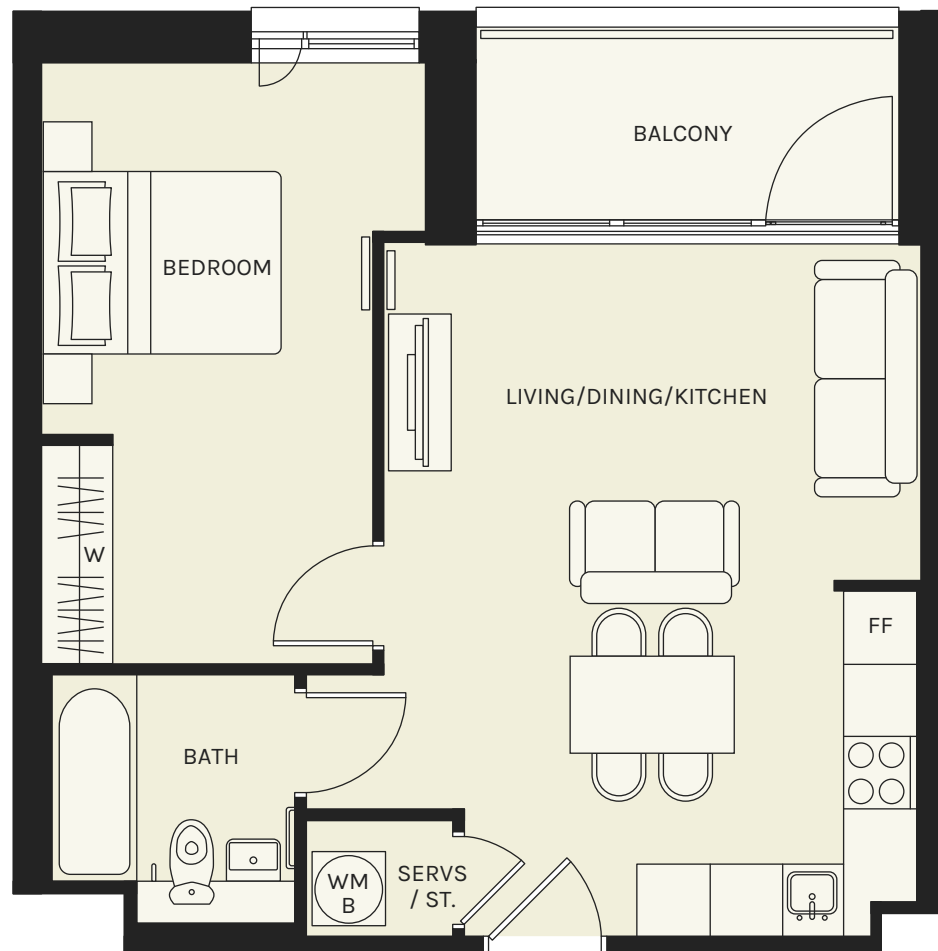

## GROUND FLOOR

# APARTMENT TYPE 1E

One Bedroom Apartment

46.46 m<sup>2</sup>

1ST - 5TH FLOORS

B BLOCK

Apartments: B1.13-B7.13