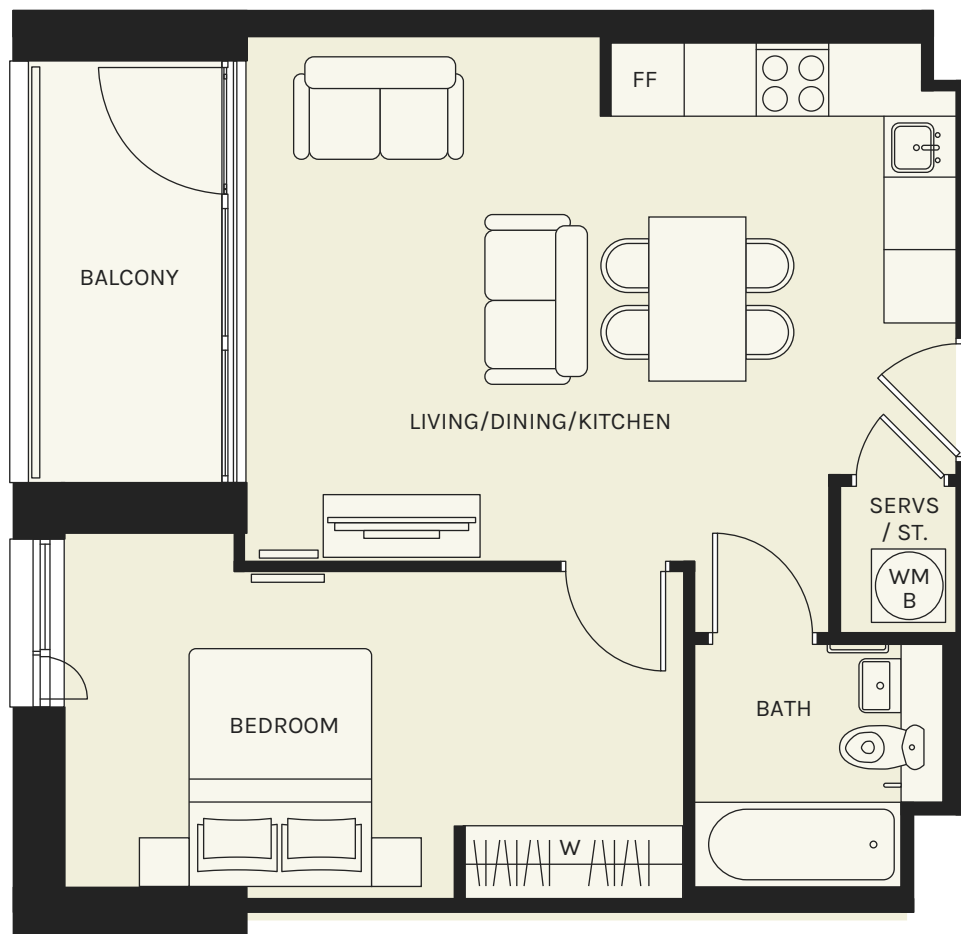

APARTMENT TYPE 1H

One Bedroom Apartment

46.16 m²

1ST - 7TH FLOORS

A BLOCK

Apartments: A1.15-A7.15

APARTMENT TYPE 1H

One Bedroom Apartment

46.16 m²

1ST - 7TH FLOORS

B BLOCK

Apartments: B1.17-B7.17