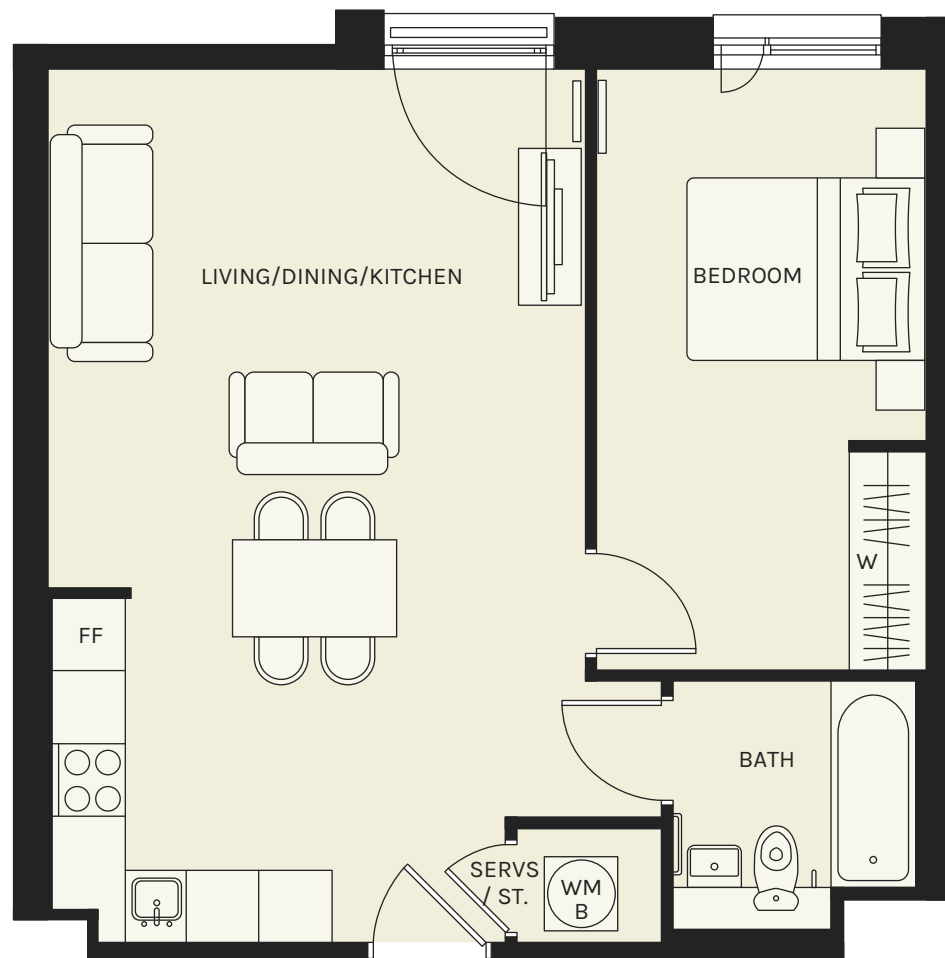

# APARTMENT TYPE 1G

One Bedroom Apartment

52.60 m<sup>2</sup>

GROUND - 7TH FLOORS

A BLOCK

Apartments: A0.08, A1.12-A7.12

# APARTMENT TYPE 1G

One Bedroom Apartment

52.60 m<sup>2</sup>

GROUND – 5TH FLOORS

B BLOCK

Apartments: B0.10, B1.14–B5.14

B BLOCK