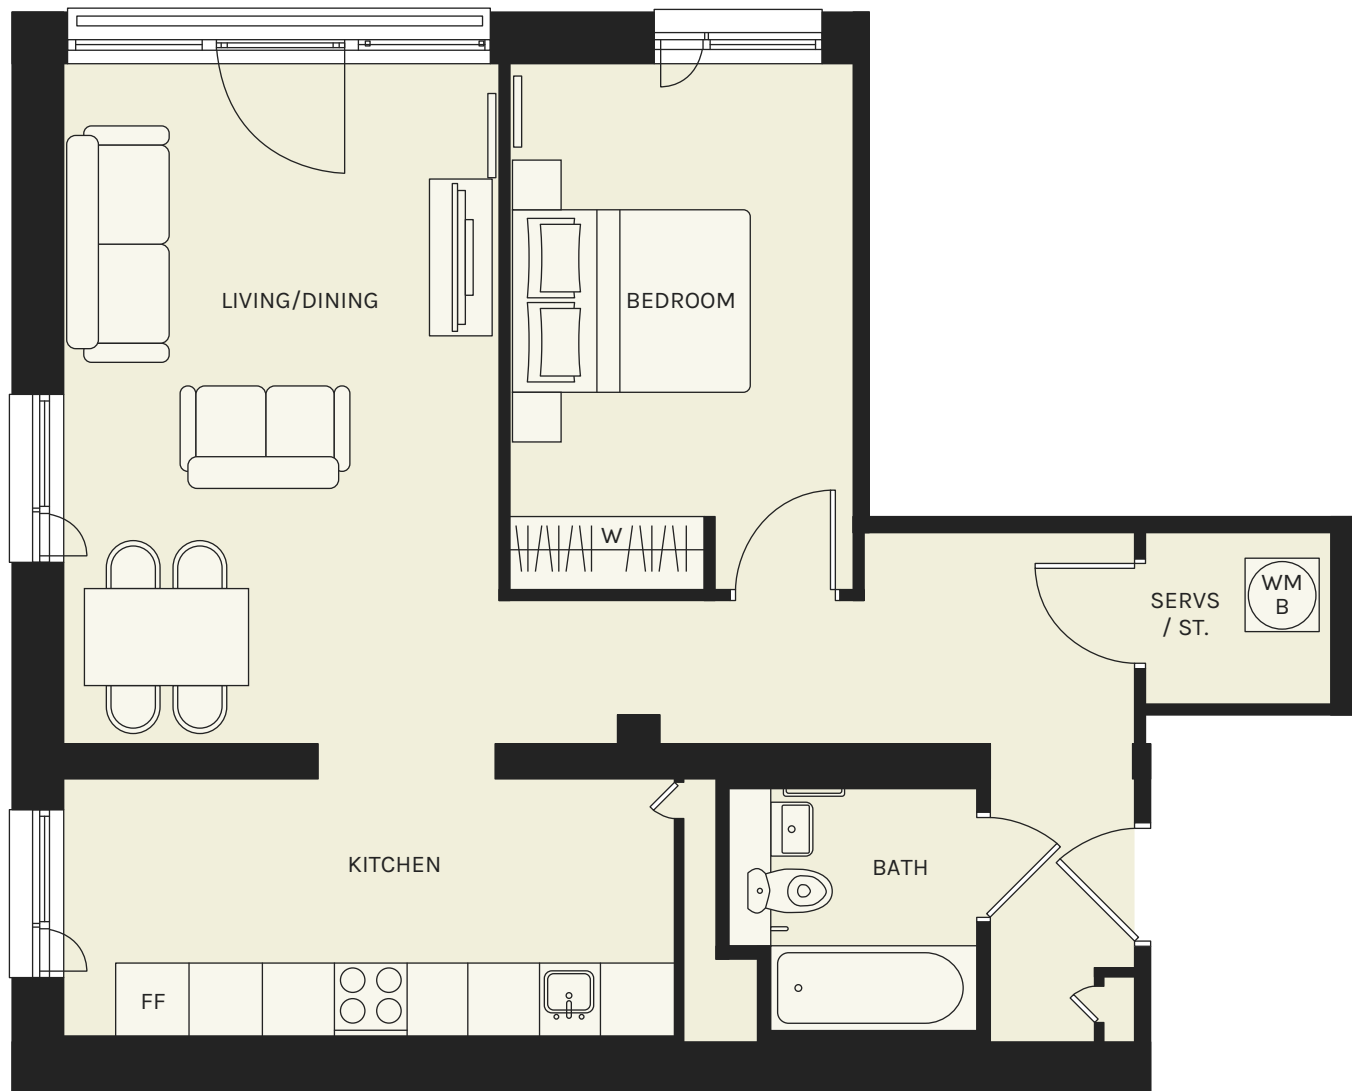

APARTMENT TYPE 1C

One Bedroom Apartment

65.19 m²

GROUND FLOOR

A BLOCK

Apartments: A0.11

APARTMENT TYPE 1C

One Bedroom Apartment

65.19 m²

GROUND FLOOR

B BLOCK

Apartments: B0.13

B BLOCK