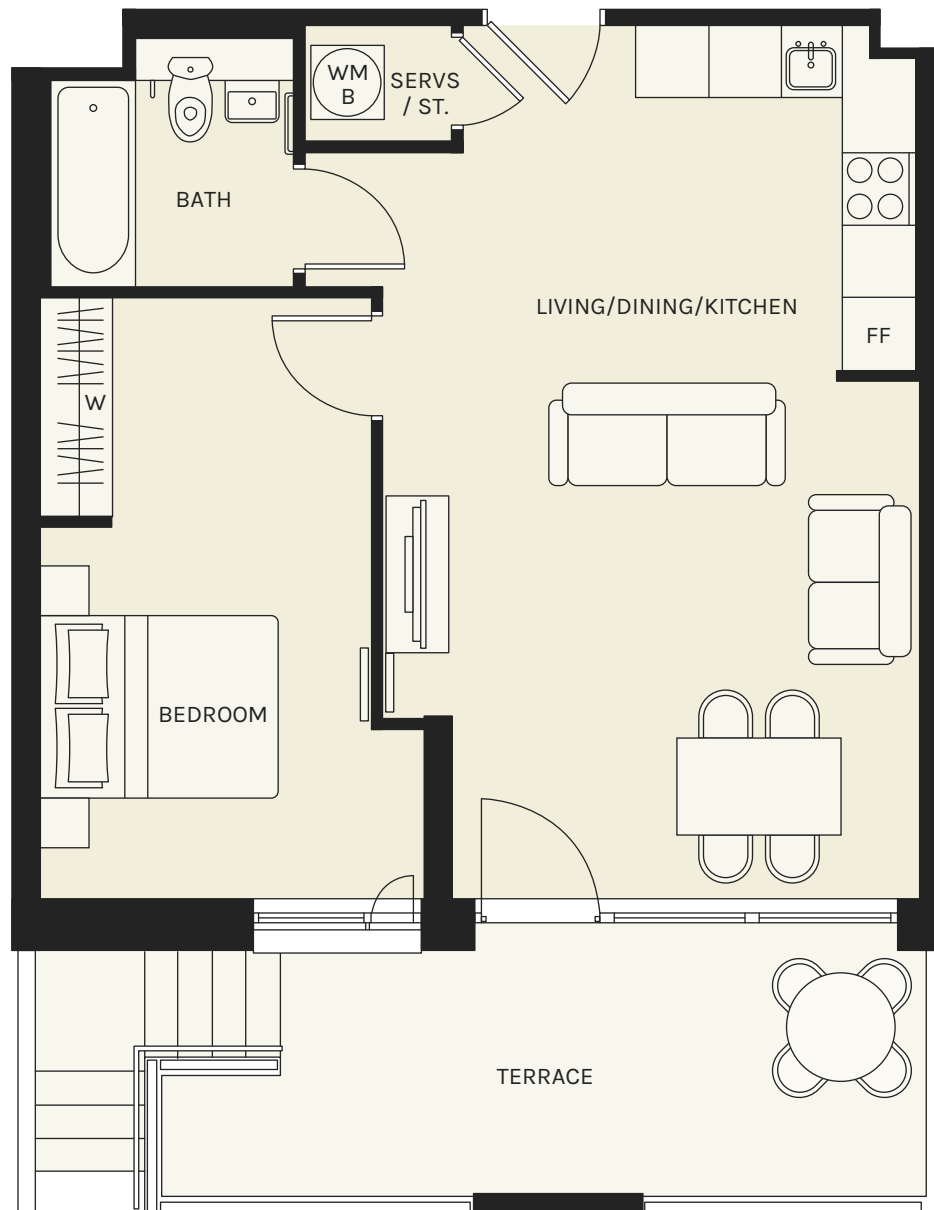

# APARTMENT TYPE 1A

One Bedroom Apartment

52.60 m<sup>2</sup>

## GROUND FLOOR

# APARTMENT TYPE 1A

One Bedroom Apartment

52.60 m<sup>2</sup>

GROUND FLOOR

B BLOCK

Apartments: B0.09

B BLOCK